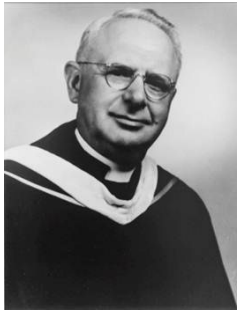

Note: This page may be enlarged for closer inspection.

The History Committee

~ Monthly Spotlight, March, 2016 ~

Winter Park Presbyterian Church Staff through the Years

Senior Pastors

Dr. G. Otto Lantz
2/1954 - 9/1954